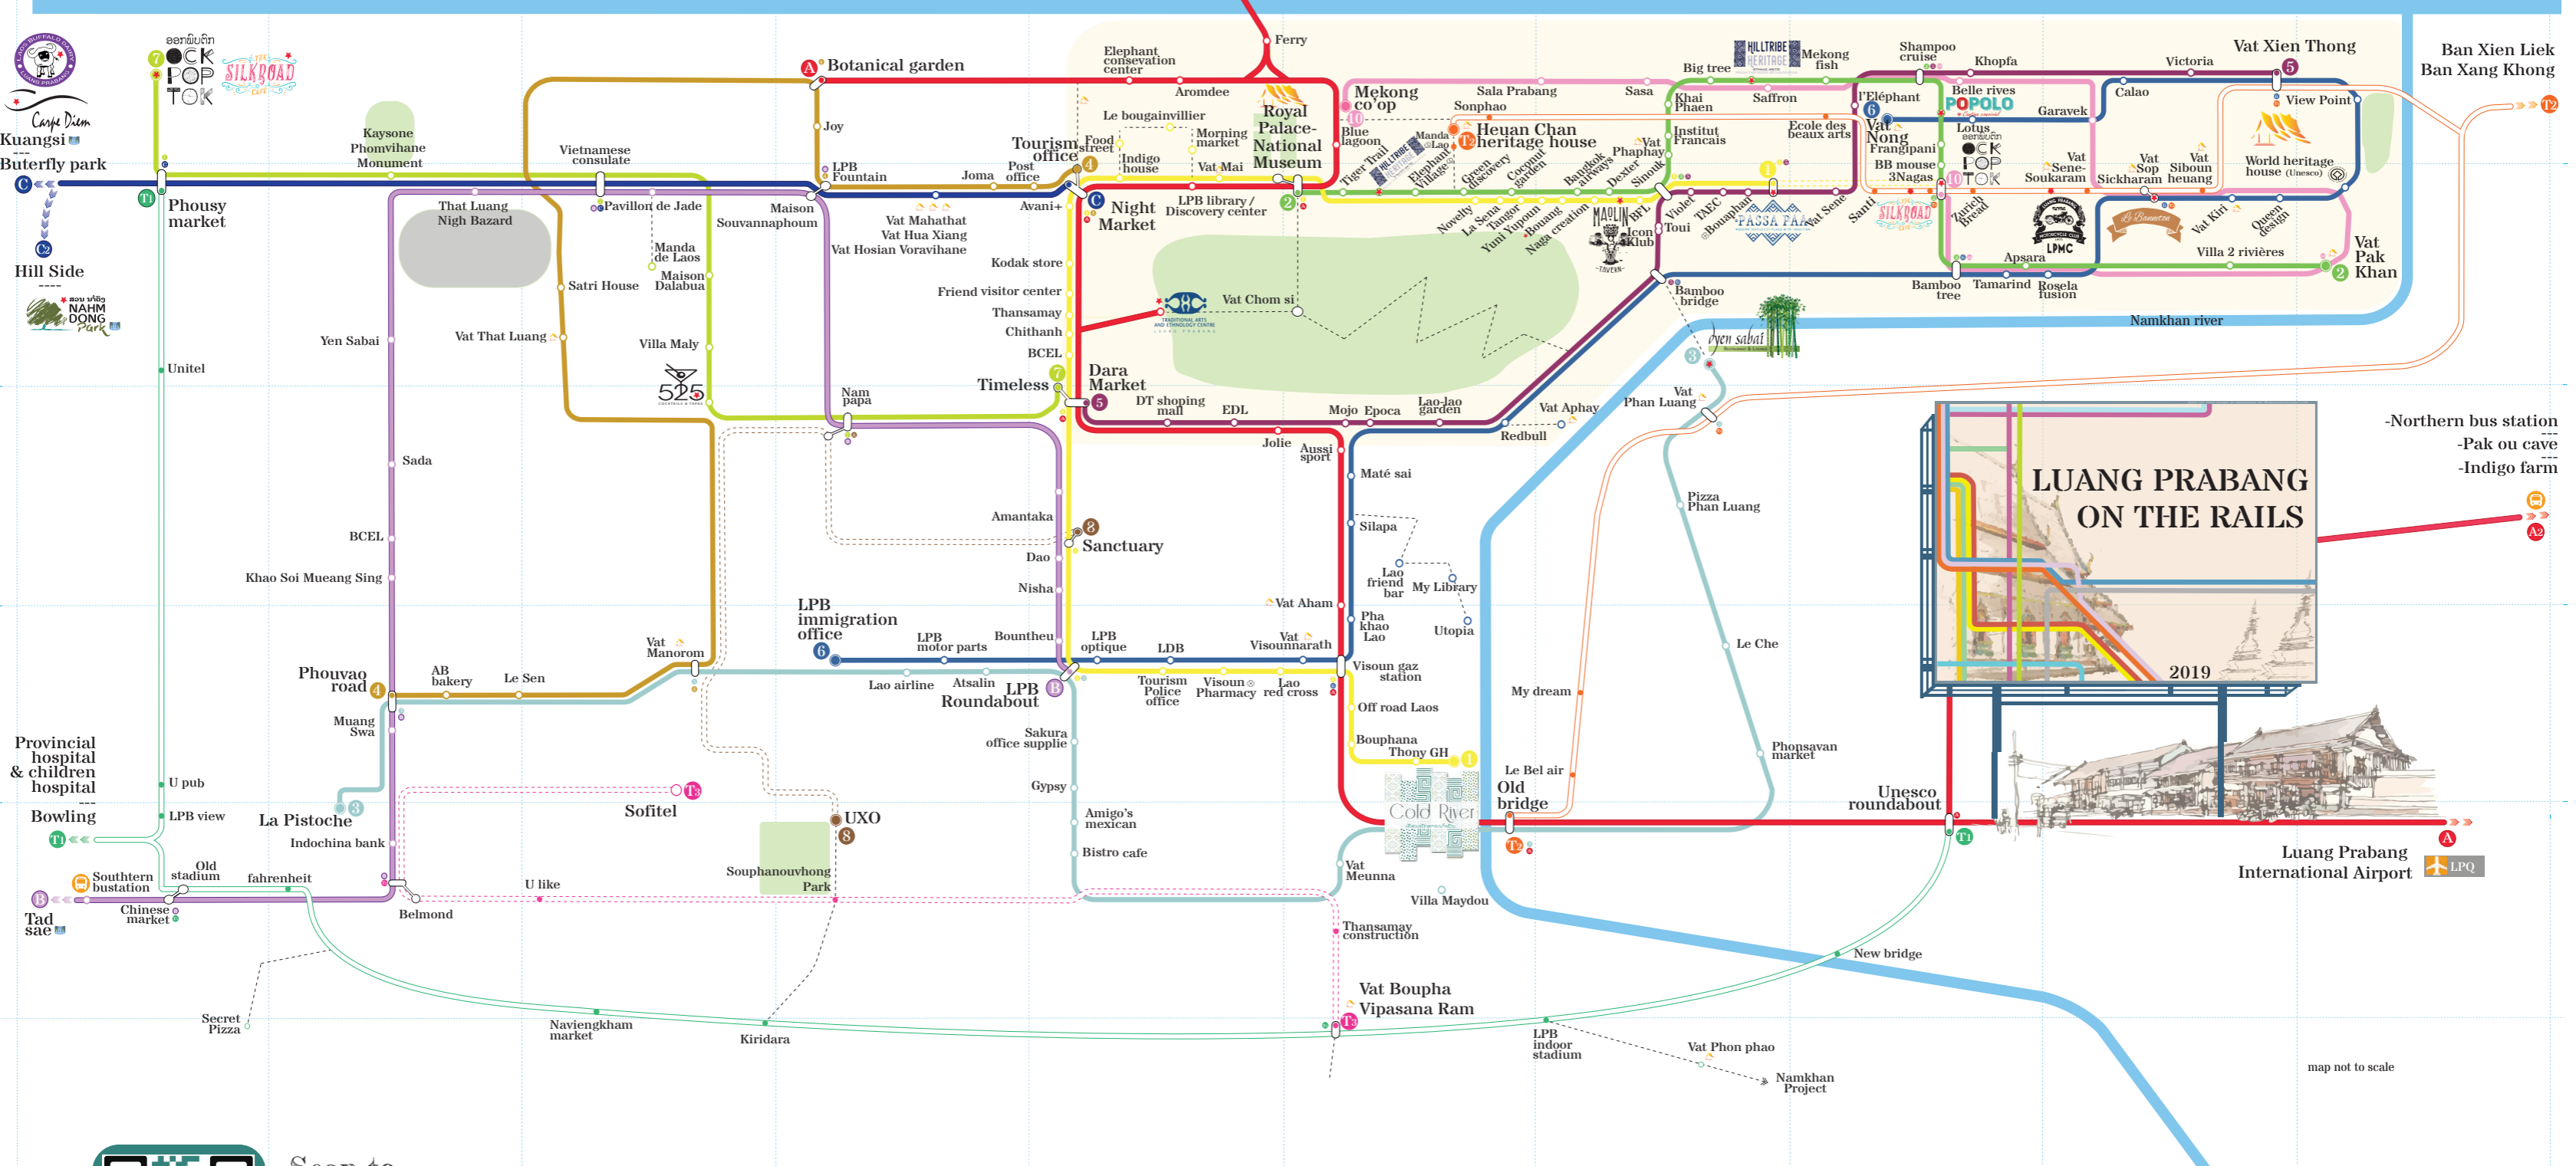

Mekong River

Scan to download the map

★ PARTNERS Restaurant / Shop / Bar / Activity

map not to scale