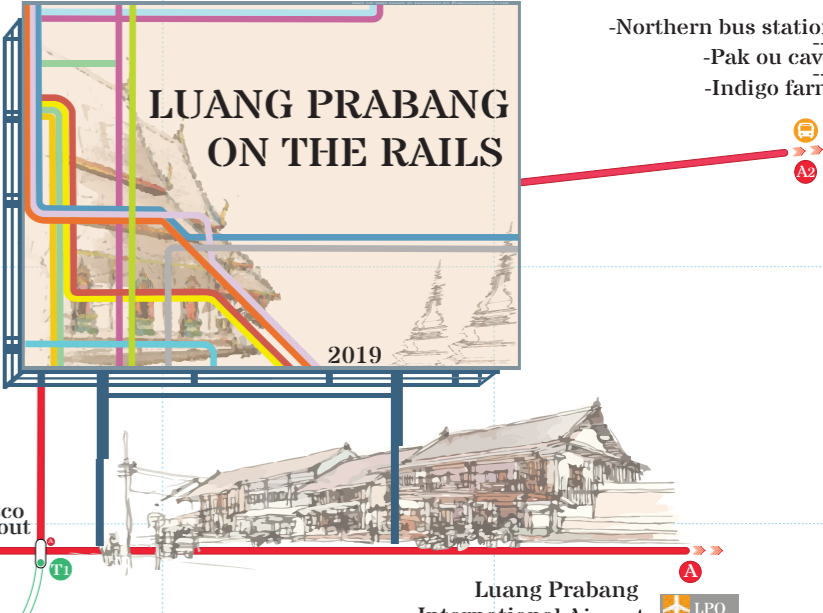

Mekong River

Scan to download the map

★ PARTNERS Restaurant / Shop / Bar / Activity

map not to scale